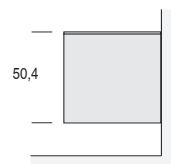

sospesa (con attaccaglie)
suspended (with hangers)